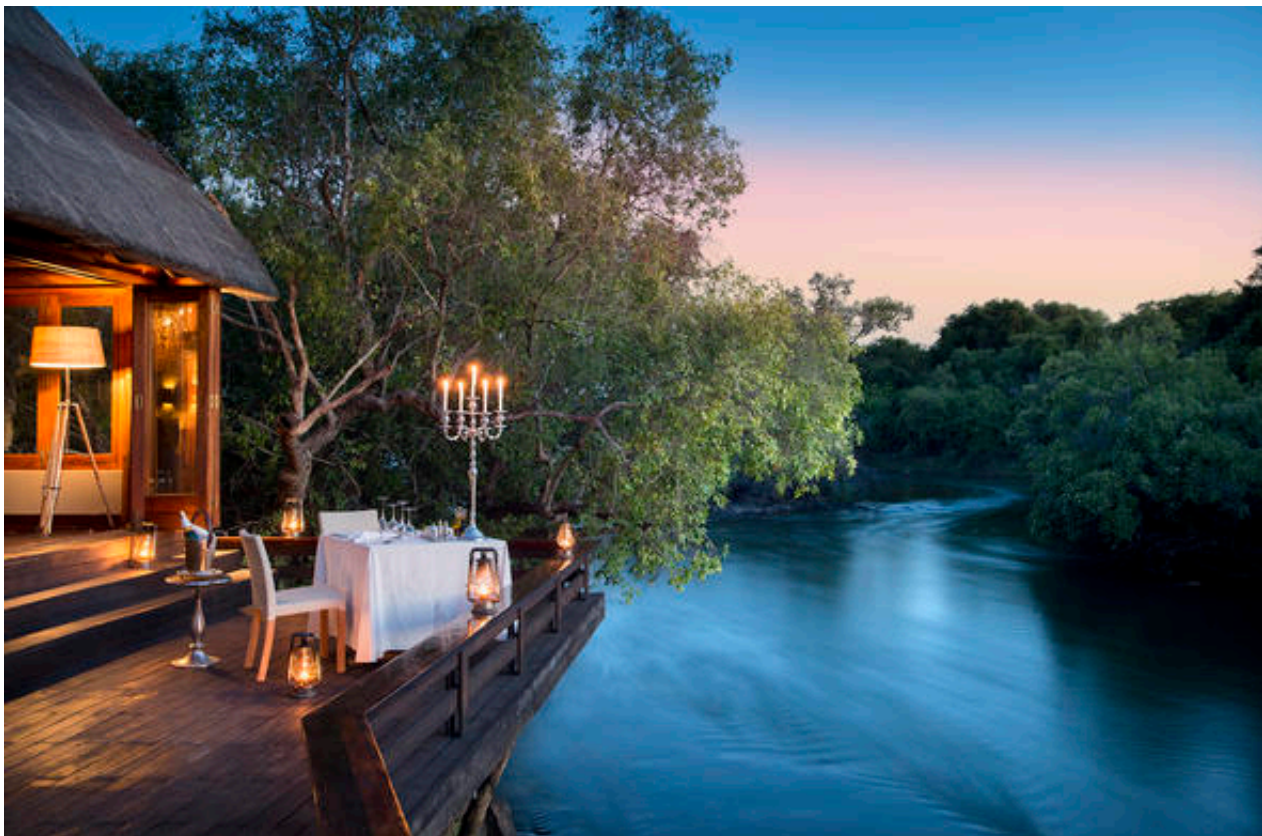

Make the most of your trip to Victoria Falls or Zimbabwe safari by combining it with a stay at the luxurious Chundu Island, located on the beautiful Zambezi River.. ... at Chundu Island? Our FAQ's can help you plan your trip and make the most of your travel. ... Should I take Malaria tablets when travelling to southern Africa?. Include a stay at Royal Chundu River Lodge on your tailor-made holiday to Zambia. Speak to an Audley specialist to create a bespoke itinerary for your next trip. ... Royal Chundu Island Lodge. Zambia. Royal Chundu Island Lodge is situated ... [Home Improvement](#)

[Halo: Reach ahora disponible para Xbox One, Windows 10 y Steam](#)

around Royal Chundu Island Lodge. Enquire now and a Travel expert will get back to you within 24 hours. Ready to start your journey?. Comprehensive imagery, description and best prices for Royal Chundu Island. Get in touch for expert advice and truly authentic tailor-made safari trips.. To prepare you for your trip to Royal Chundu on the Zambian side of the Victoria Falls, ... If this is your first time travelling to Africa, you are bound to have your Chundu Island Camp is an authentic safari experience upstream from Victoria Falls in Zimbabwe's Zambezi National Park on an island in the ... Plan your trip.. As it's an island lodge in the middle of the Zambezi River, you're guaranteed a plethora of activities while visiting Chundu Island! From safari drives and walking Located 21 kms upstream from Victoria Falls, lies the beautiful and secluded Chundu Island, an exclusive lodge built on an island along the Zambezi.... Chundu Island: Best night of our trip! Fran, Rollo and Harry - See 74 traveller reviews, 150 candid photos, and great deals for Victoria Falls, Zimbabwe, Compare prices and find the best deal for the Chundu Island. ... Zambezi National Park is the closest landmark to Chundu Island. ... Victoria Falls Travel Guide.